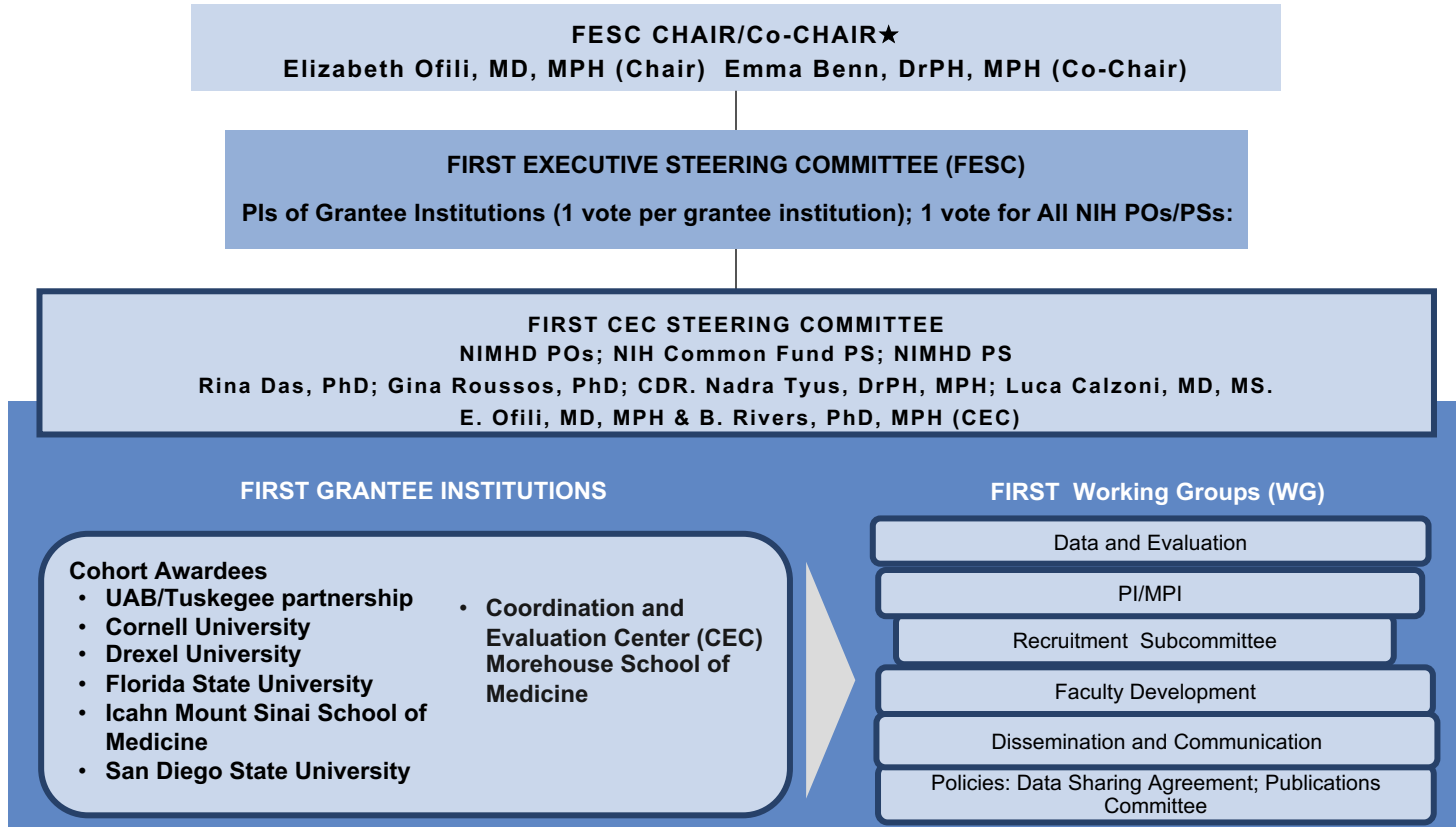

NIH FIRST Program Governance Model

★Chair/Co-Chair rotates annually among PIs (Current Chair/Co-Chair through January 2023)
PO=NIH Project Officers; PS=NIH Project Scientists